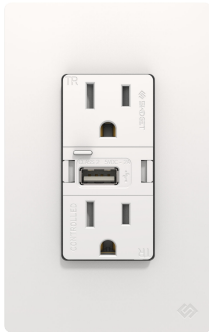

Wi-Fi Control + USB Charger Insert

Product Datasheet

Model Number: WI001UWA

Document Number: DDS50N0083

1

Wi-Fi Control Features

- 2.4 GHz Wi-Fi
- User replaceable Insert – no electrician required
- Independent power monitoring on each circuit²
- Works with Amazon Alexa, Google Assistant, Home Assistant, Control 4, Nice Home Management (formerly ELAN) and IFTTT³
- OTA upgradeable firmware

USB-A Charger Features

- Type A USB connector
- Rated for up to 2.0A
- Class 2 output certified
- BC1.2 compliant smart charging configuration
- Switchable output - can be controlled remotely or through automations

Description

The Swidget product line has been developed to support the easy integration of Home Automation and Smart Home markets with unique and flexible solutions. Designed to be integrated into all major Smart Home protocols, the Swidget Wi-Fi Control + USB Charger Insert provides multiple functions. The Wi-Fi connectivity transforms the Swidget base device into a Wi-Fi enabled smart device.